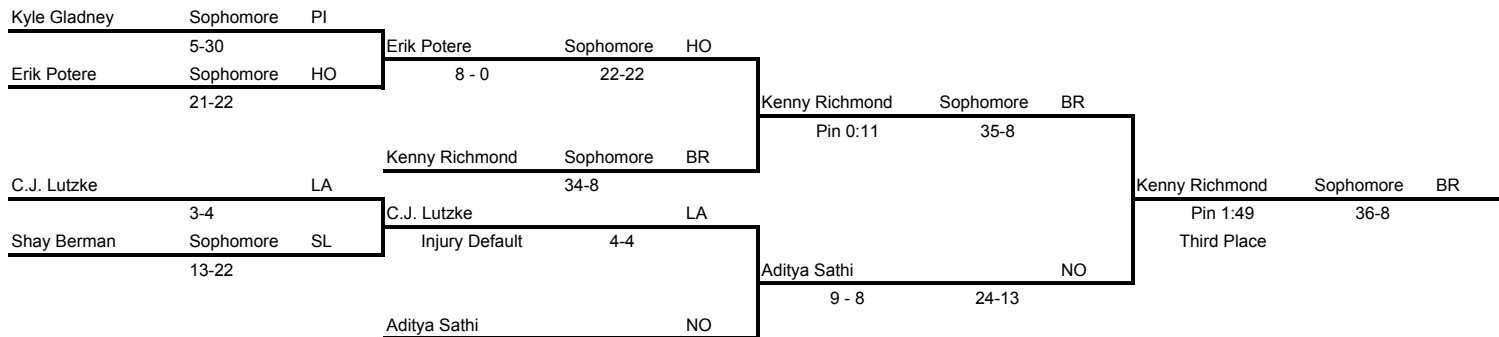

Consolation Bracket