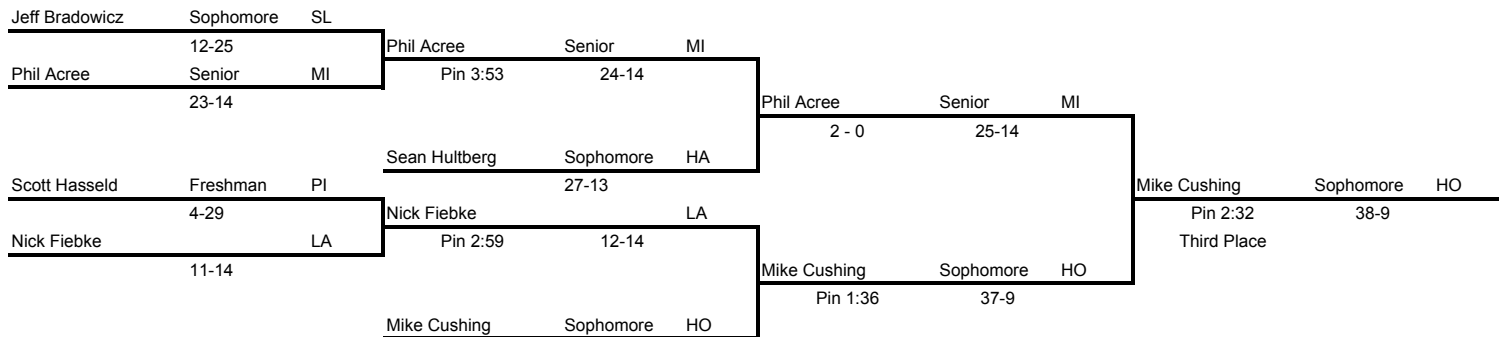

Consolation Bracket