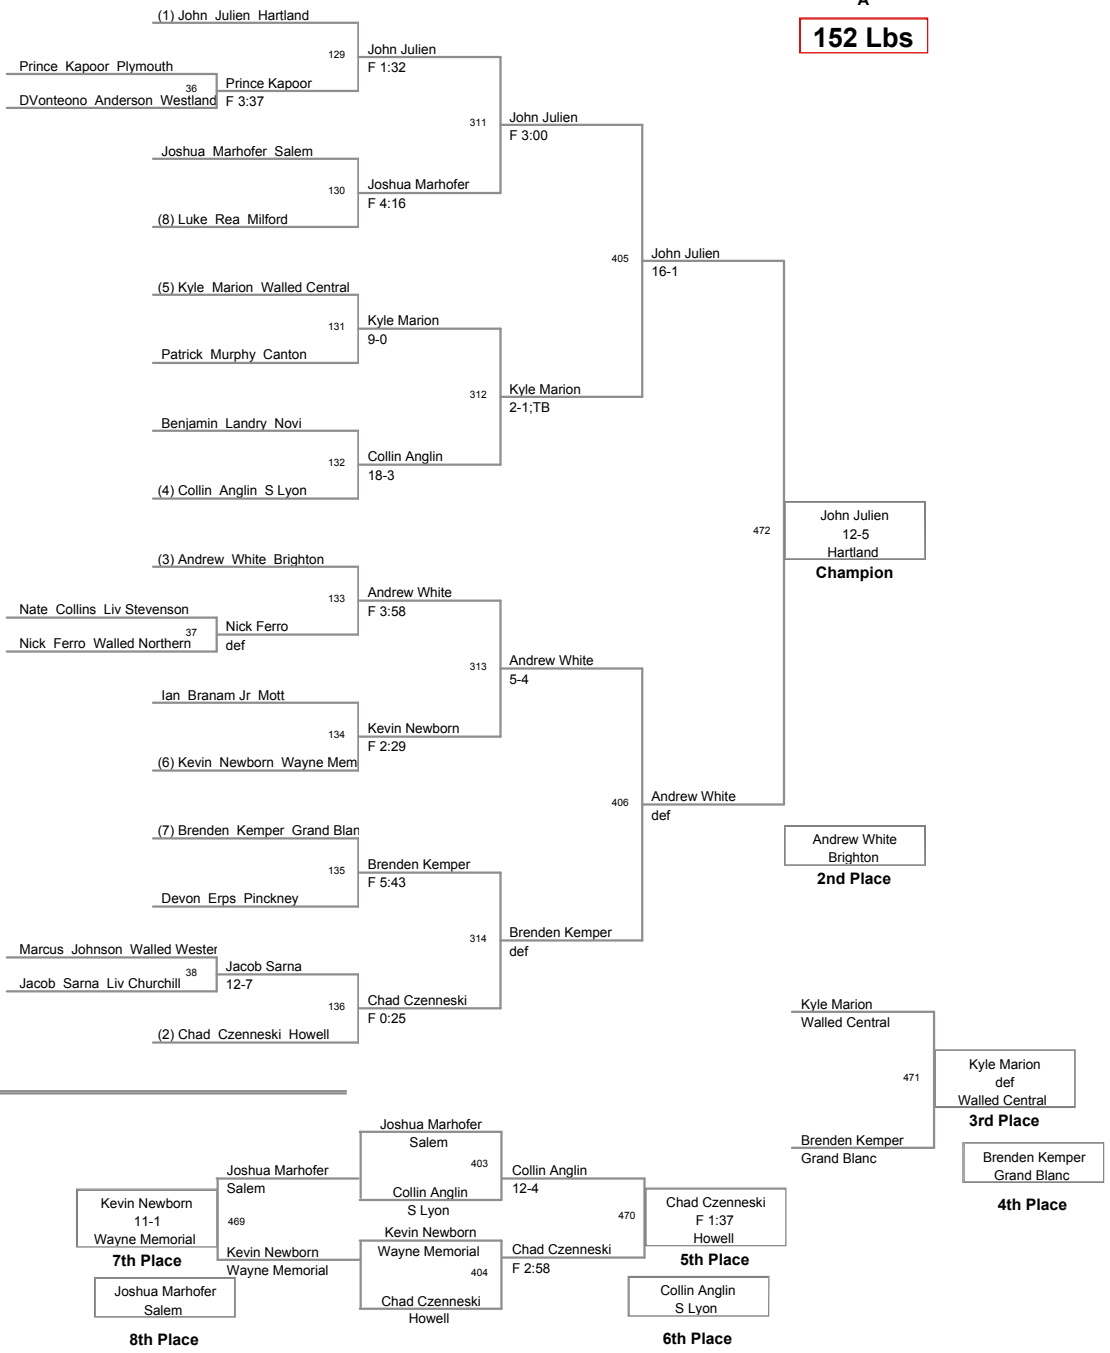

2011 KLAA Championships  
A

**112 Lbs**

2011 KLAA Championships  
A

**119 Lbs**

2011 KLAA Championships

A

**140 Lbs**

2011 KLAA Championships  
A

**145 Lbs**

2011 KLAA Championships  
A

**152 Lbs**

2011 KLAA Championships  
A

**160 Lbs**

2011 KLAA Championships  
A

**171 Lbs**

2011 KLAA Championships  
A