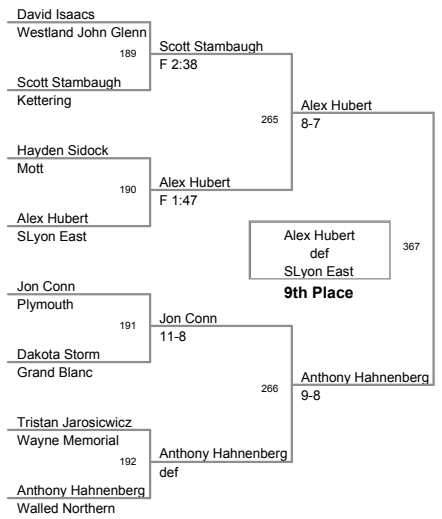

2011 KLAA Championships  
A

**112 Lbs**

2011 KLAA Championships  
A

**119 Lbs**

2011 KLAA Championships

A

**140 Lbs**

2011 KLAA Championships  
A

**145 Lbs**

2011 KLAA Championships  
A

**152 Lbs**

2011 KLAA Championships  
A

**160 Lbs**

2011 KLAA Championships  
A

**171 Lbs**

2011 KLAA Championships  
A