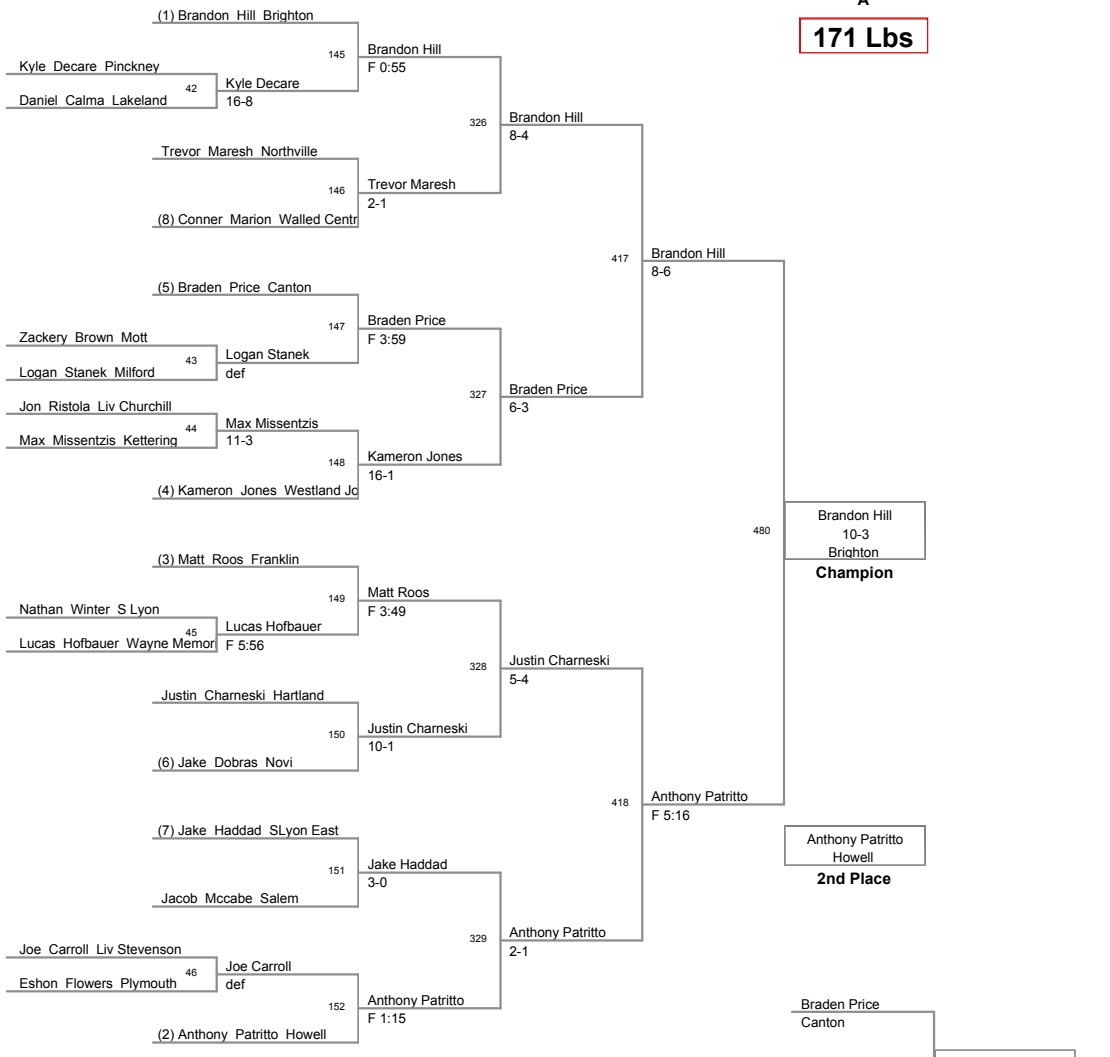

**145 Lbs**

2011 KLAA Championships  
A

**152 Lbs**

2011 KLAA Championships  
A

**160 Lbs**

2011 KLAA Championships  
A

**171 Lbs**

2011 KLAA Championships  
A