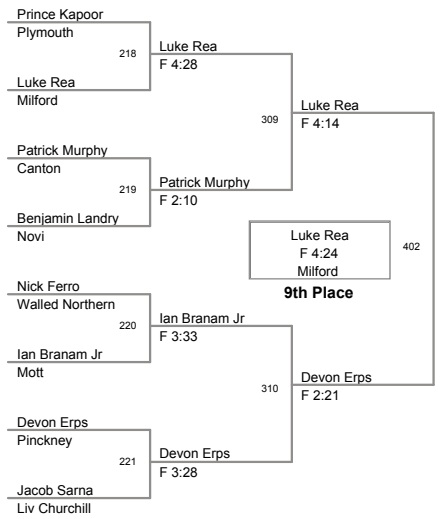

2011 KLAA Championships  
A

**112 Lbs**

2011 KLAA Championships  
A

**119 Lbs**

2011 KLAA Championships

A

**140 Lbs**

2011 KLAA Championships  
A

**145 Lbs**

2011 KLAA Championships  
A

**152 Lbs**

2011 KLAA Championships  
A

**160 Lbs**

2011 KLAA Championships  
A

**171 Lbs**

2011 KLAA Championships  
A