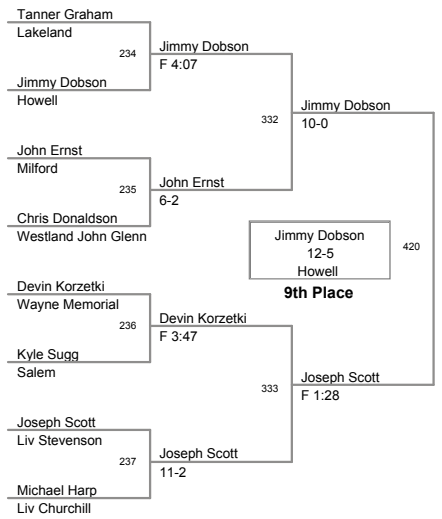

2011 KLAA Championships
A

189 Lbs