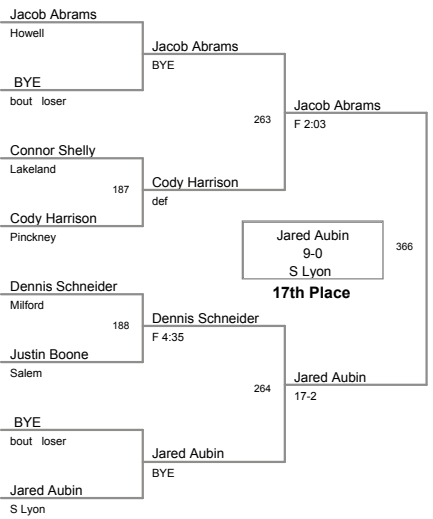

2011 KLAA Championships  
A

**112 Lbs**

2011 KLAA Championships  
A

**119 Lbs**

2011 KLAA Championships

A

**140 Lbs**

2011 KLAA Championships  
A

**145 Lbs**

2011 KLAA Championships  
A

**152 Lbs**

2011 KLAA Championships  
A

**160 Lbs**

2011 KLAA Championships  
A

**171 Lbs**

2011 KLAA Championships  
A

**189 Lbs**

2011 KLAA Championships

A

215 Lbs