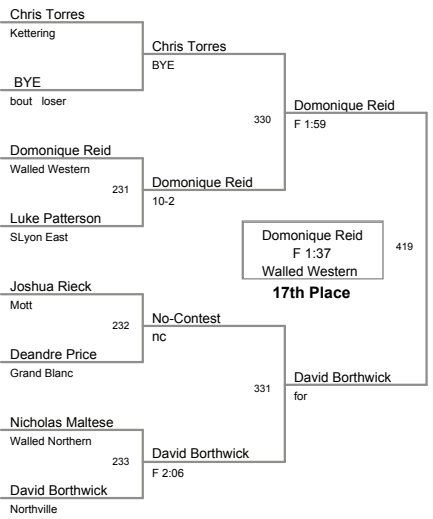

2011 KLAA Championships
A

189 Lbs