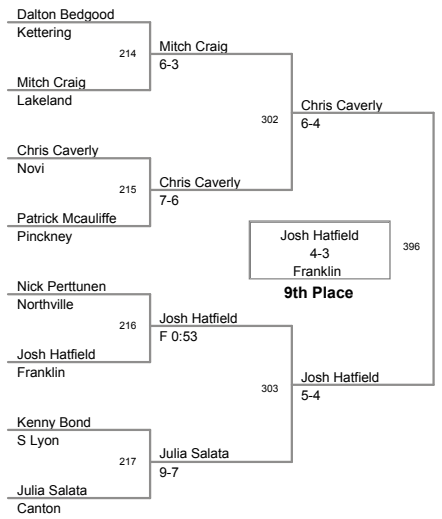

2011 KLAA Championships  
A

**112 Lbs**

2011 KLAA Championships  
A

**119 Lbs**

2011 KLAA Championships

A

**140 Lbs**

2011 KLAA Championships  
A

**145 Lbs**

2011 KLAA Championships  
A

**152 Lbs**

2011 KLAA Championships  
A

**160 Lbs**

2011 KLAA Championships  
A

**171 Lbs**

2011 KLAA Championships  
A