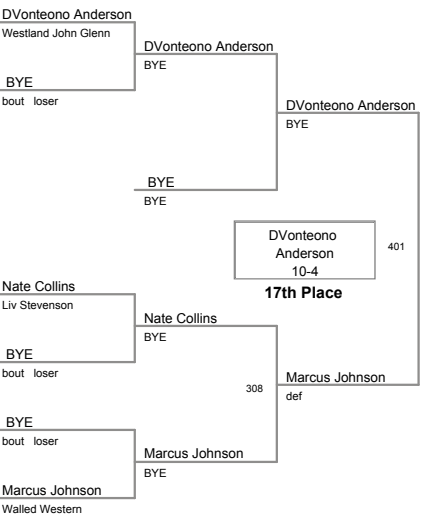

2011 KLAA Championships  
A

**112 Lbs**

2011 KLAA Championships  
A

**119 Lbs**

2011 KLAA Championships

A

**140 Lbs**

2011 KLAA Championships  
A

**145 Lbs**

2011 KLAA Championships  
A

**152 Lbs**

2011 KLAA Championships  
A

**160 Lbs**

2011 KLAA Championships  
A

**171 Lbs**

2011 KLAA Championships  
A