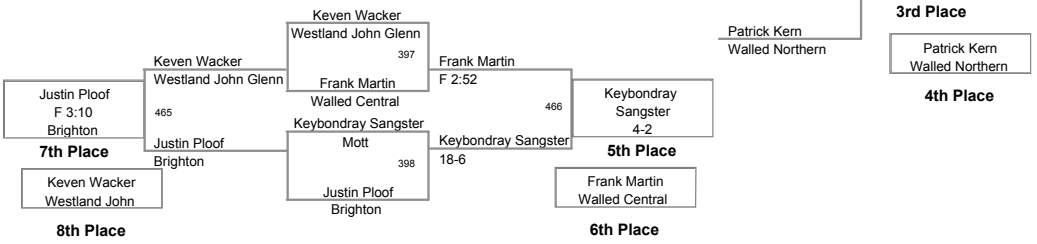

2011 KLAA Championships
A

145 Lbs