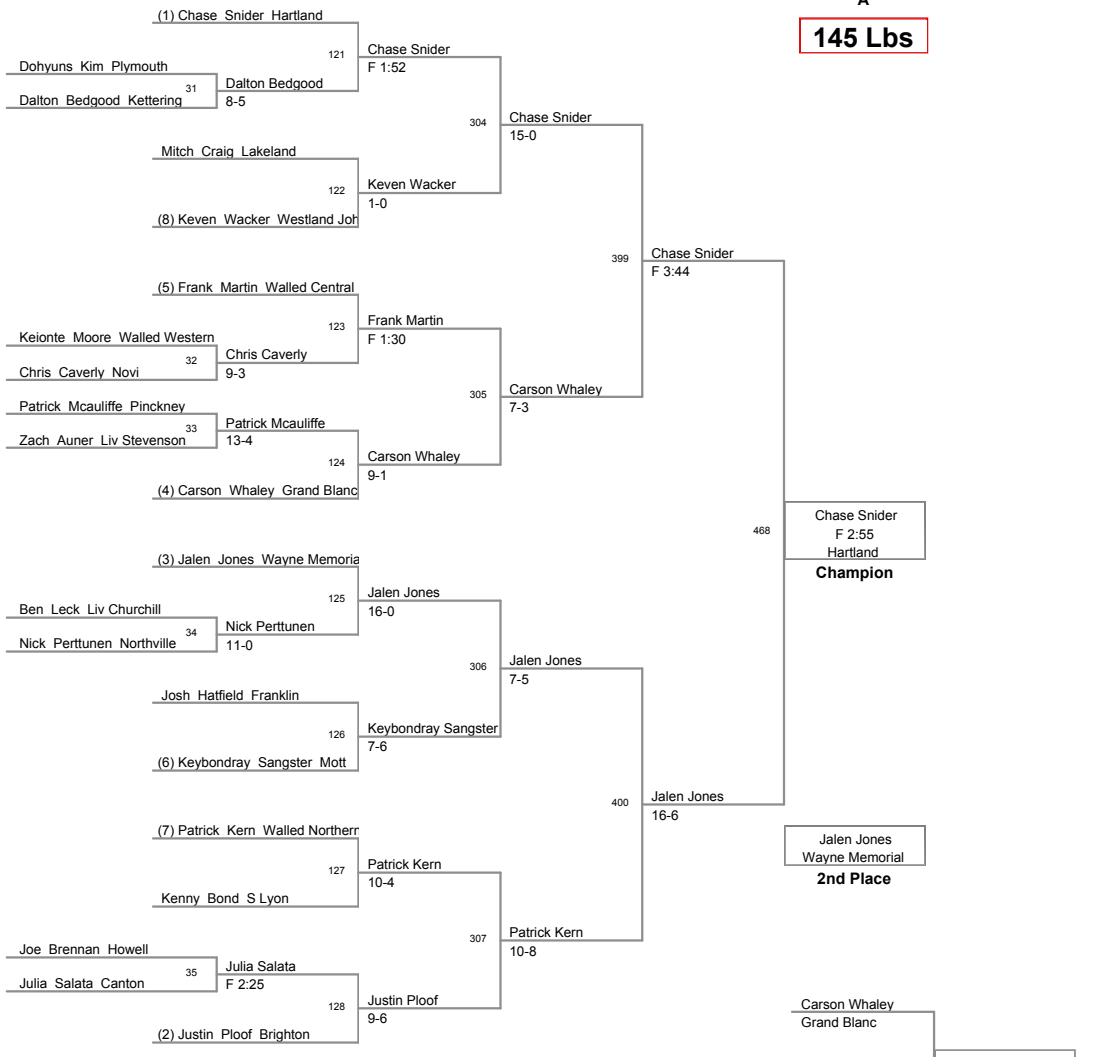

2011 KLAA Championships  
A

**112 Lbs**

2011 KLAA Championships  
A

**119 Lbs**

2011 KLAA Championships

A

**140 Lbs**

2011 KLAA Championships  
A

**145 Lbs**

2011 KLAA Championships  
A

**152 Lbs**

2011 KLAA Championships  
A

**160 Lbs**

2011 KLAA Championships  
A

**171 Lbs**

2011 KLAA Championships  
A

**189 Lbs**

2011 KLAA Championships

A

215 Lbs