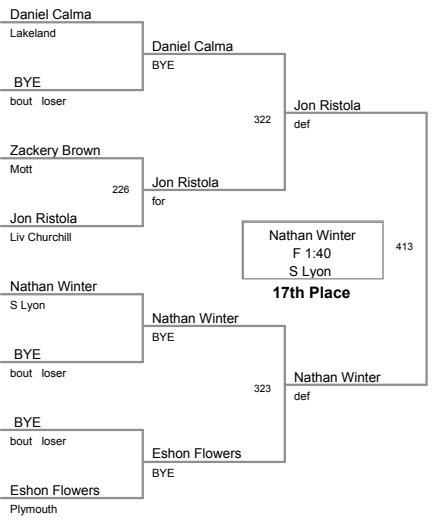

**145 Lbs**

2011 KLAA Championships  
A

**152 Lbs**

2011 KLAA Championships  
A

**160 Lbs**

2011 KLAA Championships  
A

**171 Lbs**

2011 KLAA Championships  
A