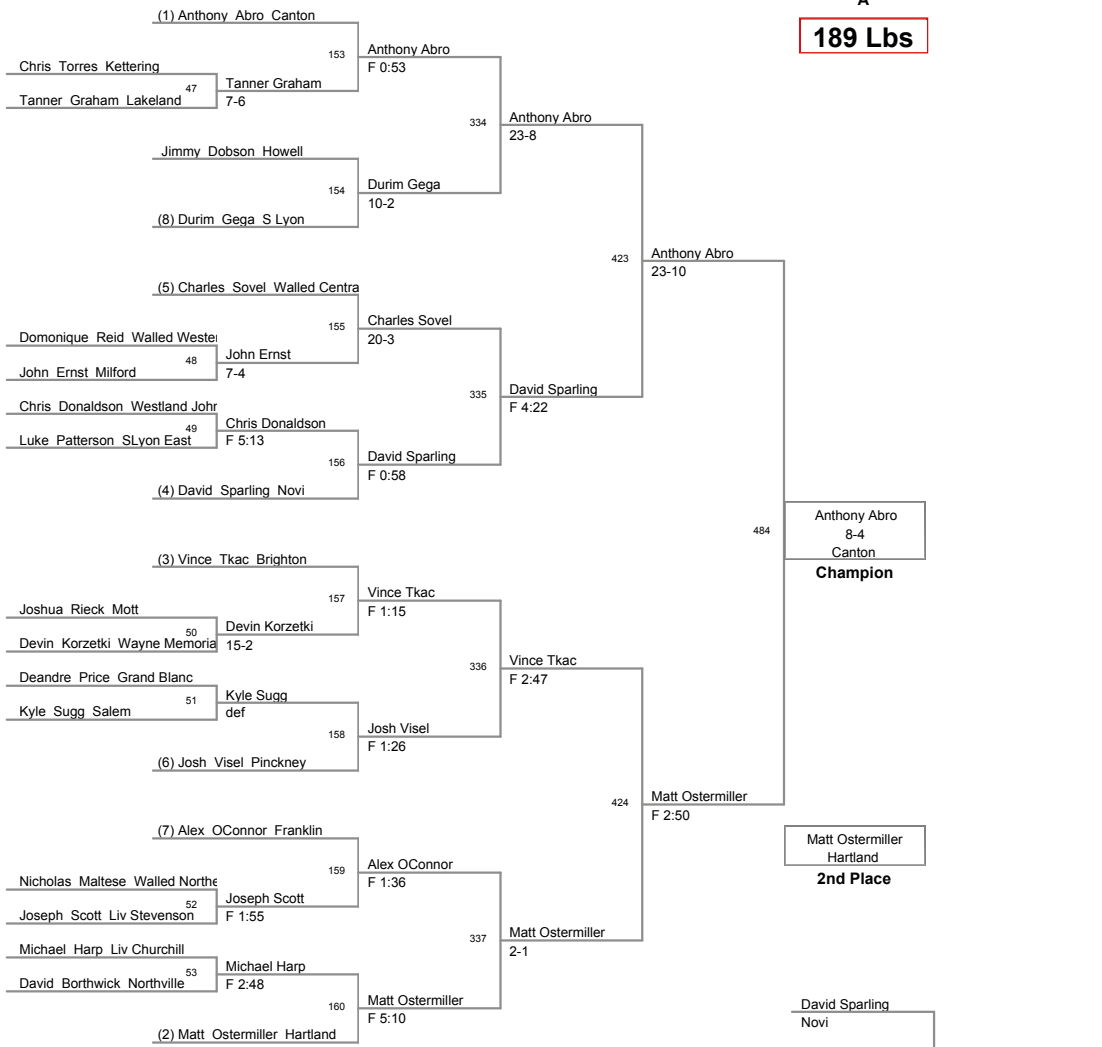

2011 KLAA Championships
A

189 Lbs