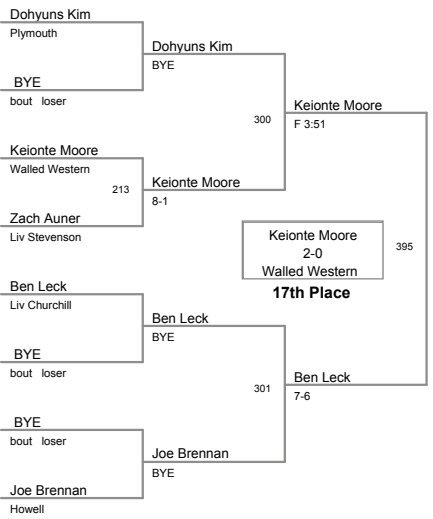

2011 KLAA Championships  
A

**112 Lbs**

2011 KLAA Championships  
A

**119 Lbs**

2011 KLAA Championships

A

**140 Lbs**

2011 KLAA Championships  
A

**145 Lbs**

2011 KLAA Championships  
A

**152 Lbs**

2011 KLAA Championships  
A

**160 Lbs**

2011 KLAA Championships  
A

**171 Lbs**

2011 KLAA Championships  
A

**189 Lbs**

2011 KLAA Championships

A

215 Lbs