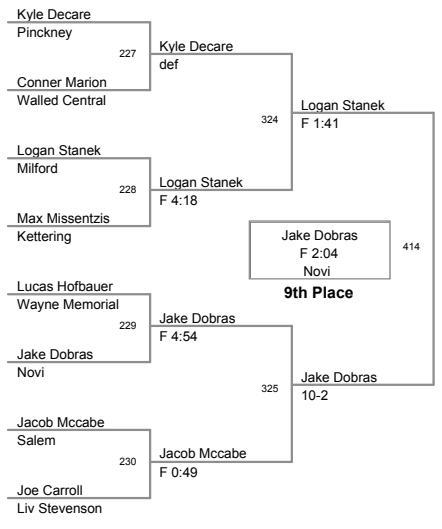

2011 KLAA Championships  
A

**112 Lbs**

2011 KLAA Championships  
A

**119 Lbs**

2011 KLAA Championships

A

**140 Lbs**

2011 KLAA Championships  
A

**145 Lbs**

2011 KLAA Championships  
A

**152 Lbs**

2011 KLAA Championships  
A

**160 Lbs**

2011 KLAA Championships  
A

**171 Lbs**

2011 KLAA Championships  
A

**189 Lbs**

2011 KLAA Championships

A

215 Lbs